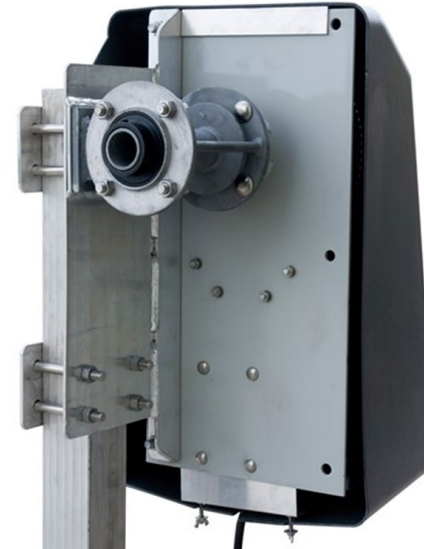

Installation Kit Type
Dutton Lainson 1500A
LTKIT-DL-1500A-1062

OPEN SPOOL STYLE WINCH BOX / Installation Kits

**Hewitt Boat Lifts
(Heavy Duty Winches)
Lifts w/ Open Spool
Winches**

**Flat-Plate Belt &
Pulley Gear Plate Style
Lifts w/ Open Spool
Winches**