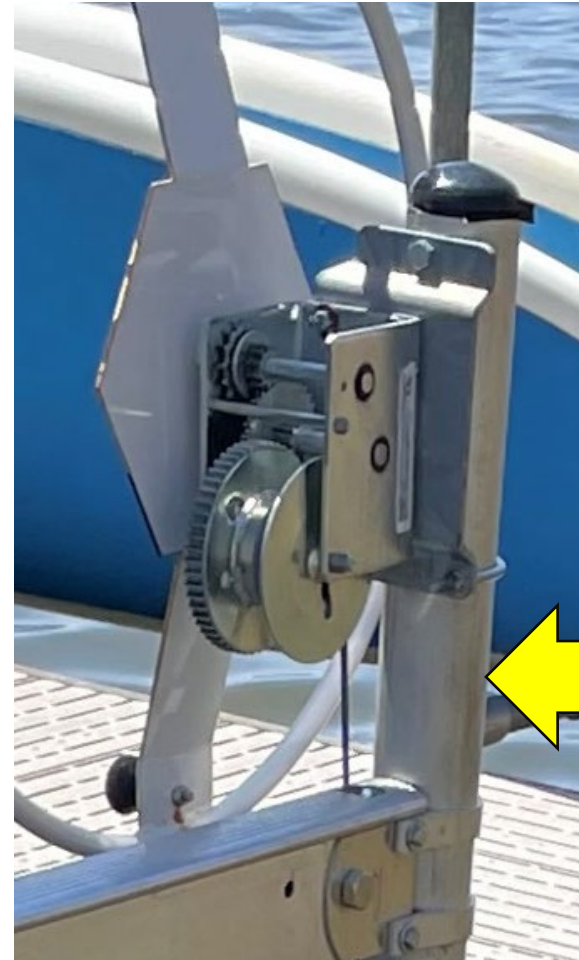

OPEN SPOOL STYLE WINCH BOX / Installation Kits

Dutton Lainson
1500A | 2500A

(ShoreStation PWC Lifts
w/ Round Vertical Posts)

Lifts w/ Open Spool
Winches

Installation Kit Type

Dutton Lainson 1500A
LTKIT-DL-1500A-1062

IMPORTANT:
Vertical Post is
ROUND

Dutton Lainson
1500A or 2500A
installed on a
ShoreStation PWC
lift with Round
Vertical Post
requires this
installation kit!