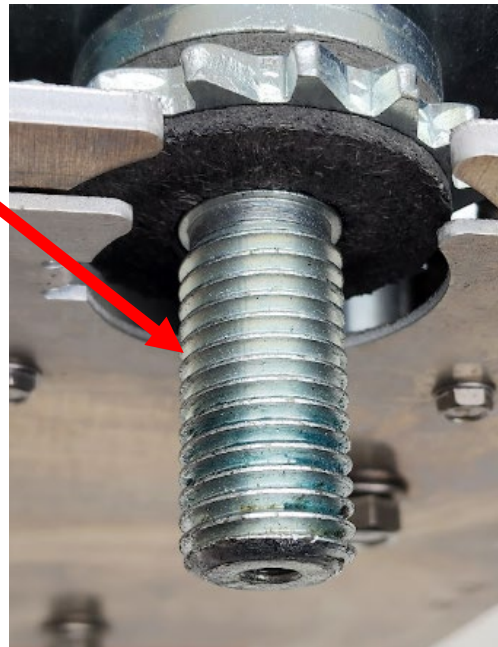

Dutton Lainson Installation Kits

Dutton Lainson CD

Winches

CD3500 | CD4000
CD4500 | CD5500
CD6000 | CD7000

JB LUND

(Pre 2017)

Max Dock

(All cable lift models)

2019 & Older

Bertrand Docks/
Eastern

Township | Quais
(4500 | 5500 lb lifts)

NOTE:

2019 & OLDER lifts

use **STANDARD**

7/8"-9 Shafts

(check threads)

7/8"-9 Thread

**NOTE sharper
thread crest**

**9-threads per
linear inch**