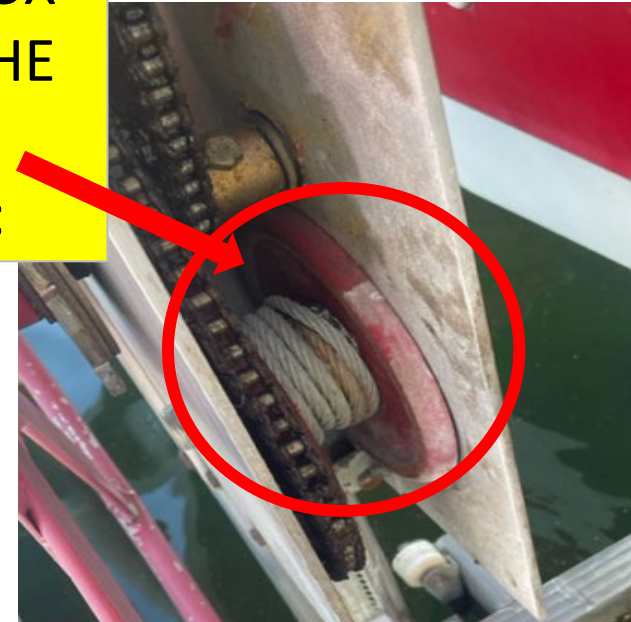

Lakeshore Lifts/Winches

(Old – Red Inside Spool)

Installation Kit Type
Lakeshore w/Red
Inside Spool
LTKIT-RD