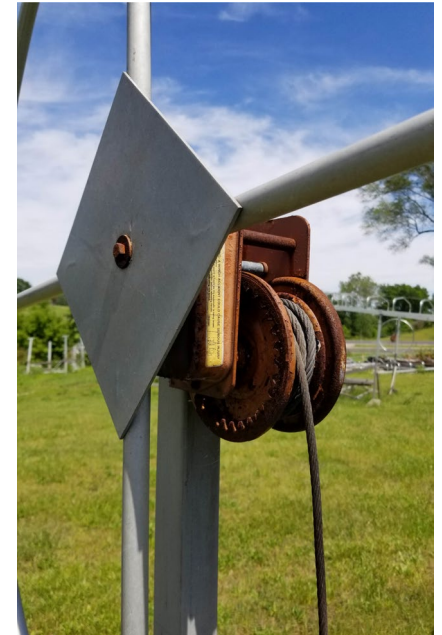

Check the Model # on the actual winch to determine correct installation kit. (Check out the examples below).

Most Common Installation Kits

MAX Lifts/Winches (Older – Lorenz Winches)

Installation Kit Type
Most Common
LF-WK-MC

SHOREMASTER Lifts (Old SM Winch)

Installation Kit Type
Most Common
LF-WK-MC

Most Common Installation Kits

Hewitt Lifts/Winches (Older – Lorenz Winches)

Installation Kit Type
Most Common
LF-WK-MC

Great Lakes Lifts/Winches

Installation Kit Type
Most Common
LF-WK-MC

Dutton Lainson Installation Kits

Dutton Lainson CD

Winches

CD3500 | CD4000
CD4500 | CD5500
CD6000 | CD7000

JB LUND

(Pre 2017)

Max Dock