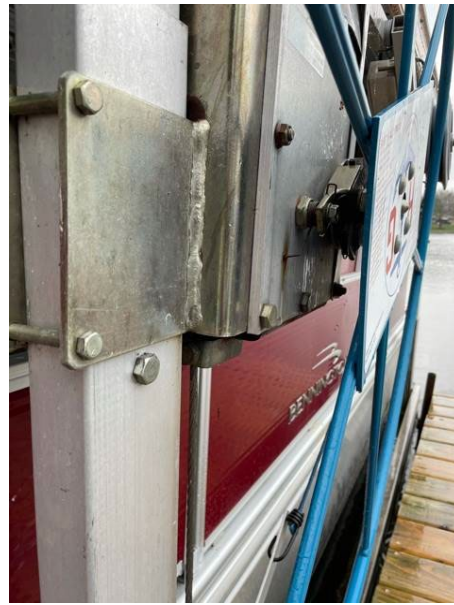

Lakeshore Lifts/Winches

(Old – Red Inside Spool)

Installation Kit Type
Lakeshore w/Red
Inside Spool
LTKIT-RD

RGC Installation Kits

RGC Lifts/Winches

Installation Kit Type
RGC
LTKIT-RGC

Miscellaneous Installation Kits