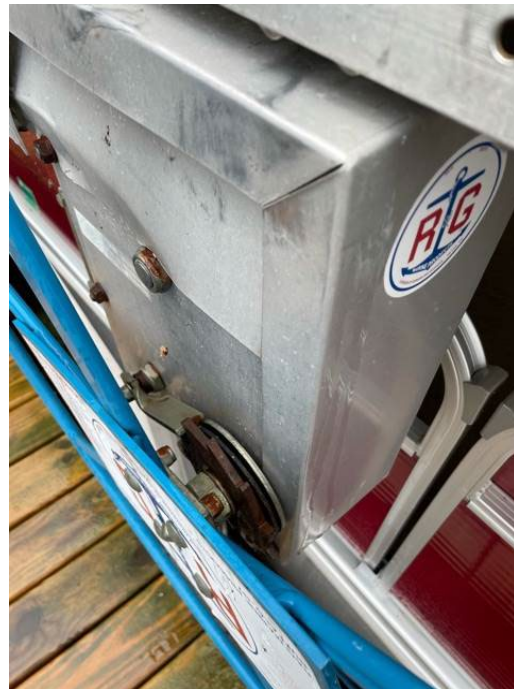

Lakeshore Lifts/Winches

(Old – Red Inside Spool)

Installation Kit Type
Lakeshore w/Red
Inside Spool
LTKIT-RD

RGC Installation Kits

RGC Lifts/Winches

Installation Kit Type
RGC
LTKIT-RGC

Miscellaneous Installation Kits