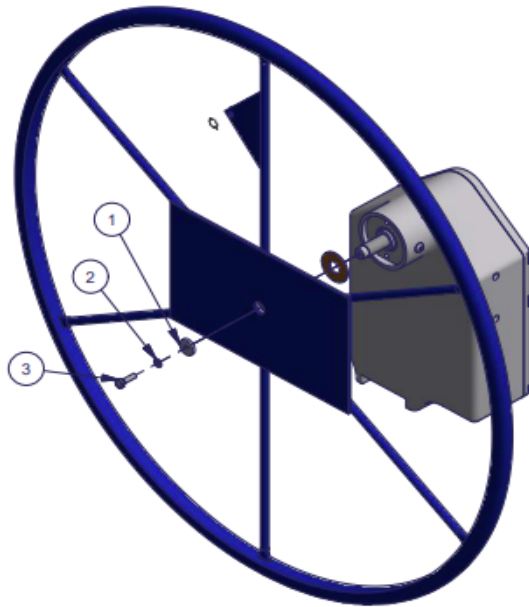

**NuCraft
Lifts/Winches**

Installation Kit Type
**NuCraft
LTKIT-NC**

Miscellaneous Installation Kits

Harbor Master
Lifts/Winches

Installation Kit Type
Harbor Master
LTKIT-HM

ShoreMaster –
New
Lifts/Winches

(Whisper Winch 141/241)

Whisper Winch
141/241
Lifts/Winches

Installation Kit Type
Whisper Winch
LTKIT-WW

Miscellaneous Installation Kits

High & Dry Lifts/Winches

Installation Kit Type
High & Dry
LTKIT-H&D

High & Dry Winch Box