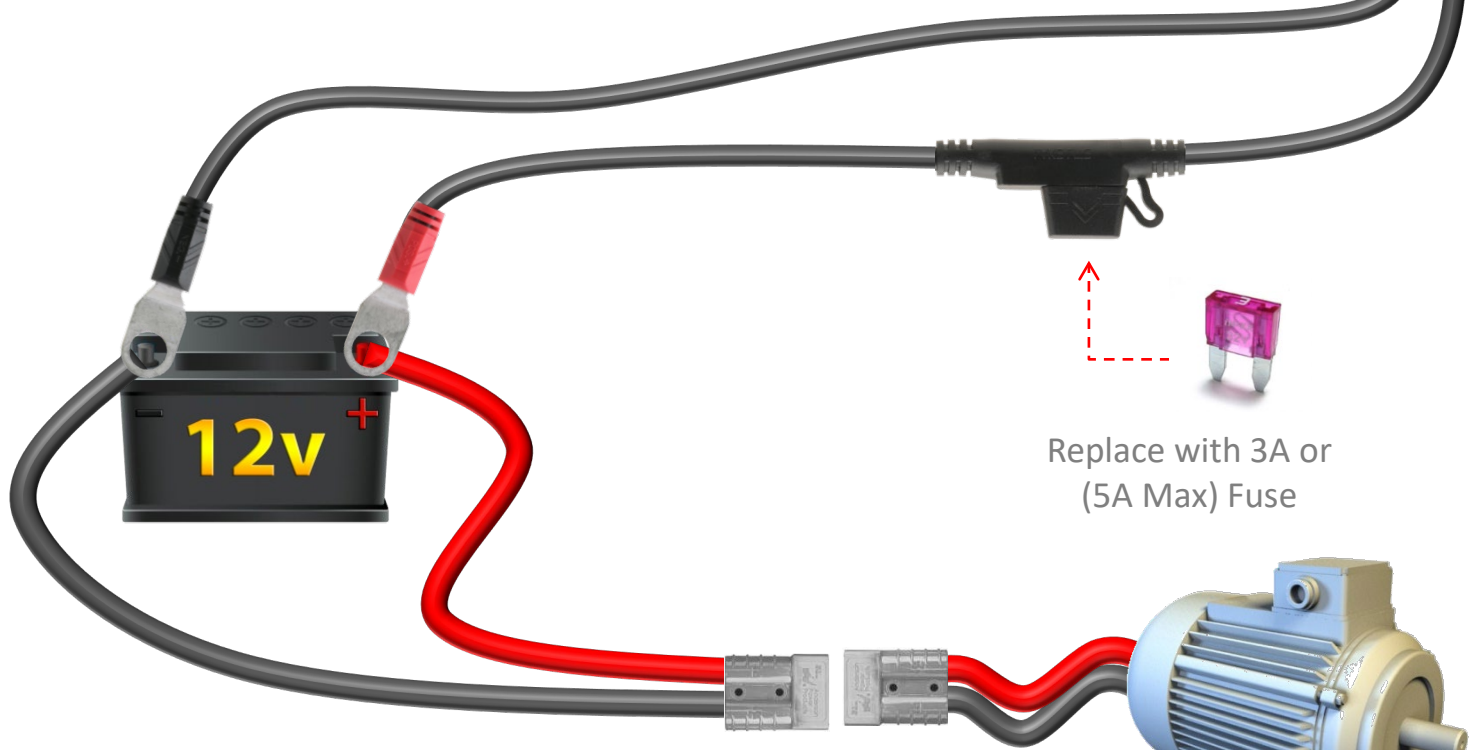

# 12v Charging Solar Panel Connection Diagram + 12v Charge Regulator

## 12v Boat Lift Connection Diagram

LAKE LITE  
12v Charging  
Solar Panel

Extension  
Wire

Replace with 3A or  
(5A Max) Fuse

DC 12v  
Lift Motor

Lake Lite Inc.  
100 Industrial Dr.  
Avilla, IN 46710

Phone: 260-918-2758  
E-mail sales@lakelite.com  
Website www.lakelite.com