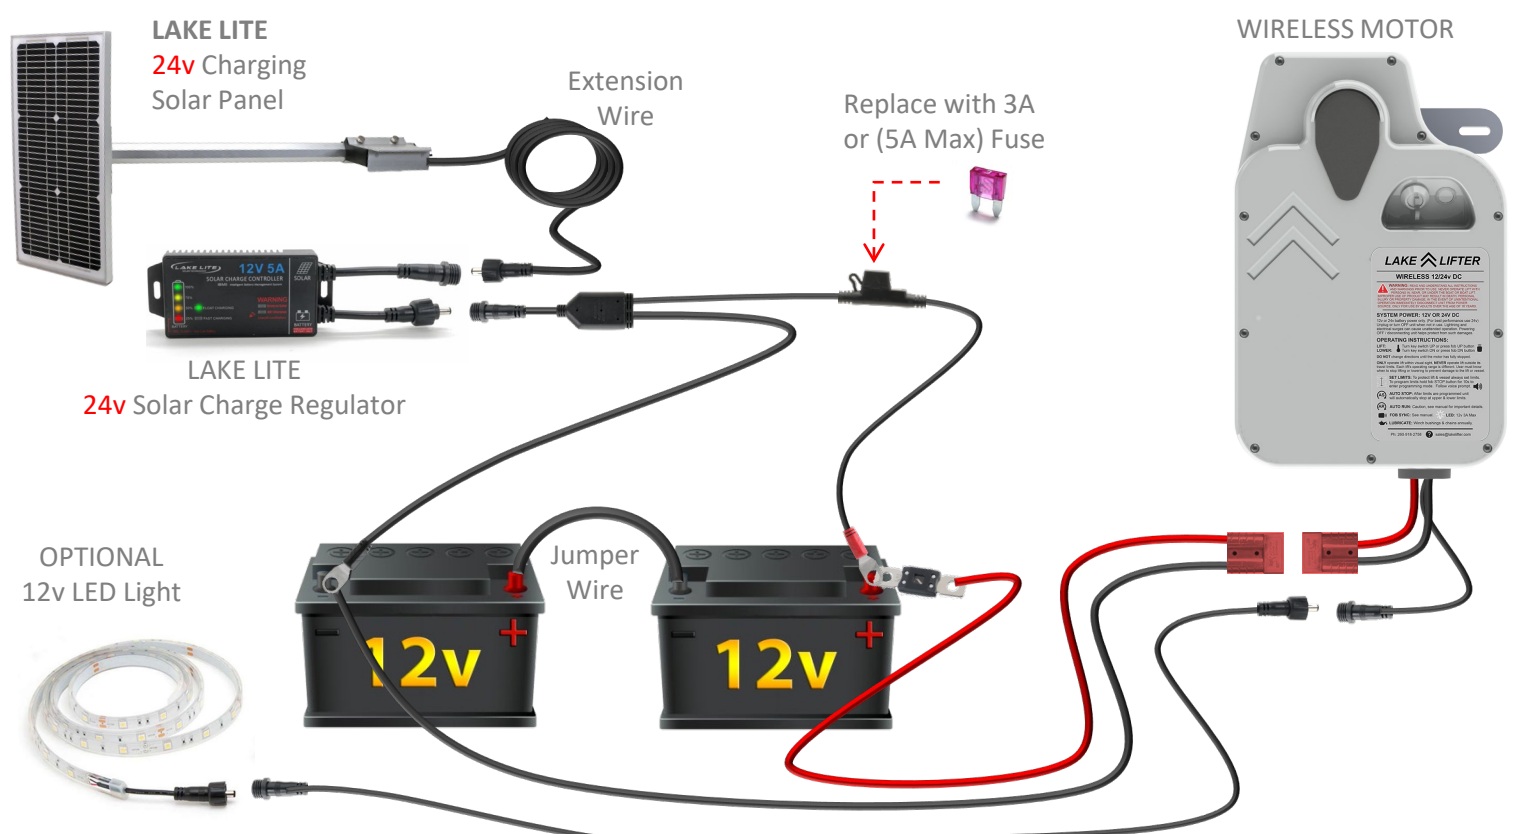

## 24v Boat Lift Solar Charging Kit & Lake Lifter Direct Drive Motor