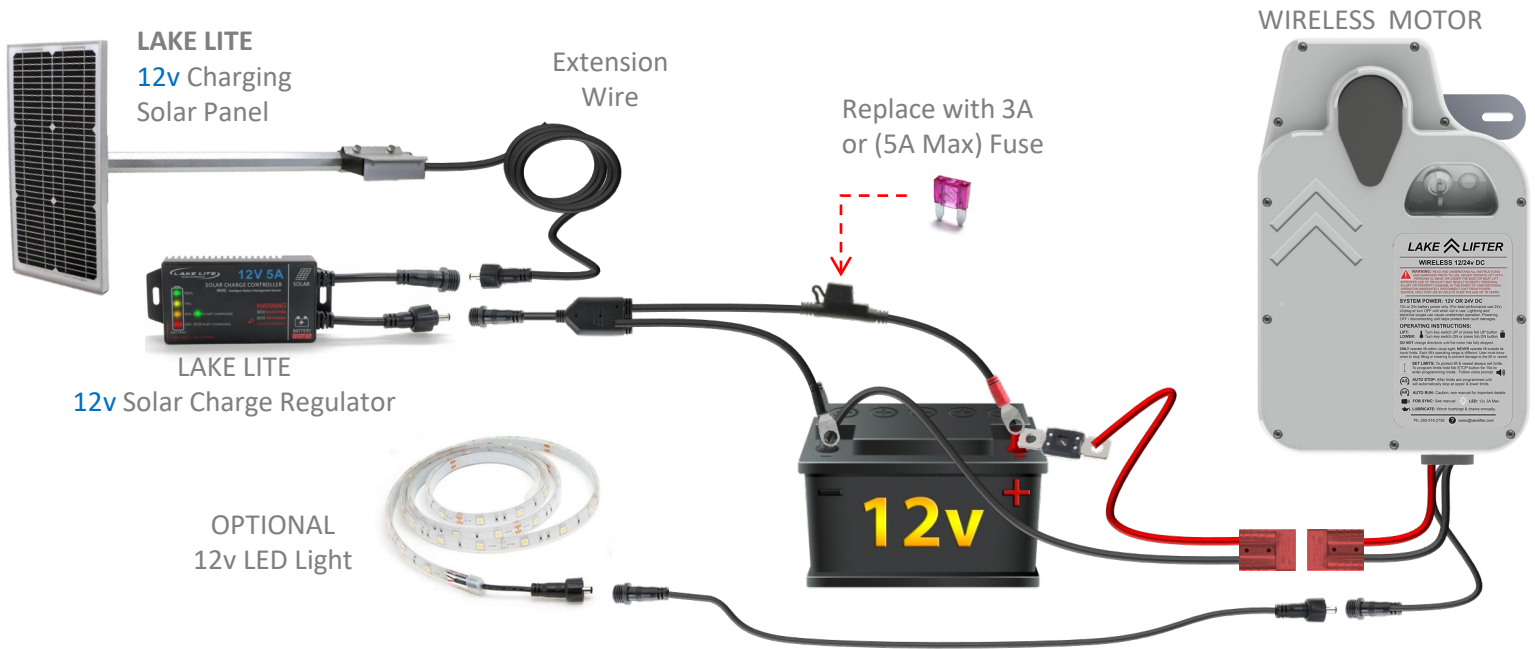

## 12v Boat Lift Solar Charging Kit & Lake Lifter Direct Drive Motor

## 24v Boat Lift Solar Charging Kit & Lake Lifter Direct Drive Motor