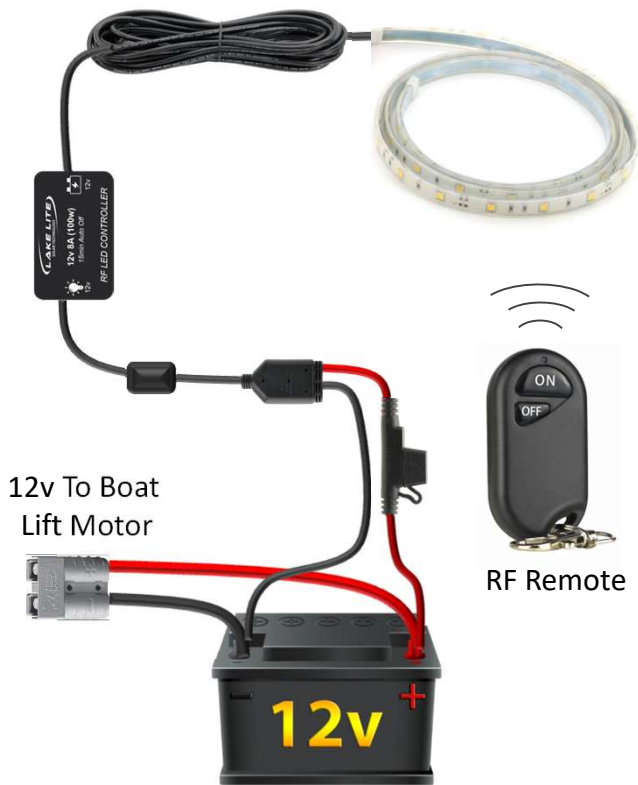

Wireless Boat Lift Canopy Light

MODEL: LL-BLCL-LED-RF-HD

Watch Video!

12v Boat Lift Systems

24v Boat Lift Systems

Warning: Only connect the RF Receiver to ONE 12v Battery

Lake Lite Inc.
100 Industrial Dr.
Avilla, IN 46710

Phone: 260-918-2758
E-mail sales@lakelite.com
Website www.lakelite.com

Boat Lift Canopy LED Light

MODEL: LL-BLCL-LED-RF-HD

Optional 2-Lights
with "Y" Connector

"Y" splitter may be used from any location

Example "Y" from motor location