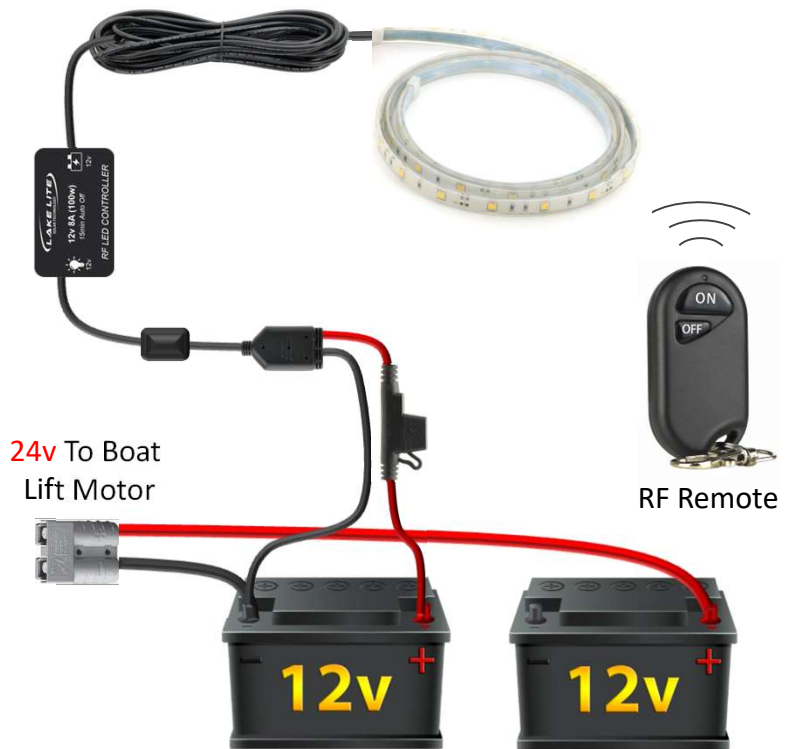

Wireless Boat Lift Canopy Light

MODEL: LL-BLCL-LED-RF-HD

Watch Video!

12v Boat Lift Systems

24v Boat Lift Systems

Warning: Only connect the RF Receiver to ONE 12v Battery

Lake Lite Inc.
100 Industrial Dr.
Avilla, IN 46710

Phone: 260-918-2758
E-mail sales@lakelite.com
Website www.lakelite.com

Boat Lift Canopy LED Light

MODEL: LL-BLCL-LED-RF-HD

Optional 2-Lights
with "Y" Connector

"Y" splitter may be used from any location

Example "Y" from motor location