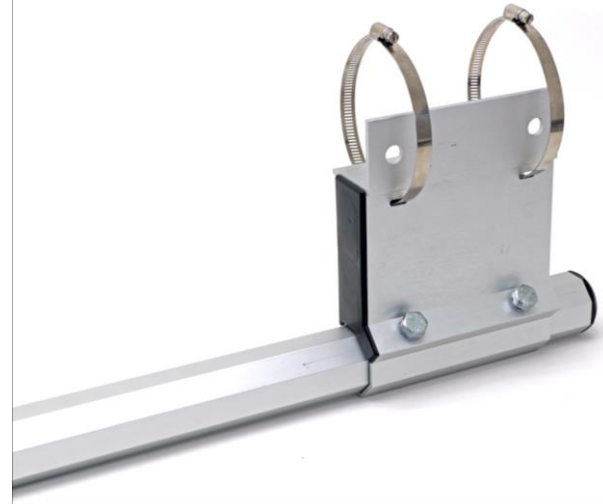

LAKE LITE – SOLAR PANEL MOUNTING KIT

Models: LL-SPMA-HD-XX 12" / 36" / 48" / 72"

LAKE LITE – SOLAR PANEL MOUNTING KIT

Models: LL-SPMA-HD-XX 12" / 36" / 48" / 72"

10

11

12

13