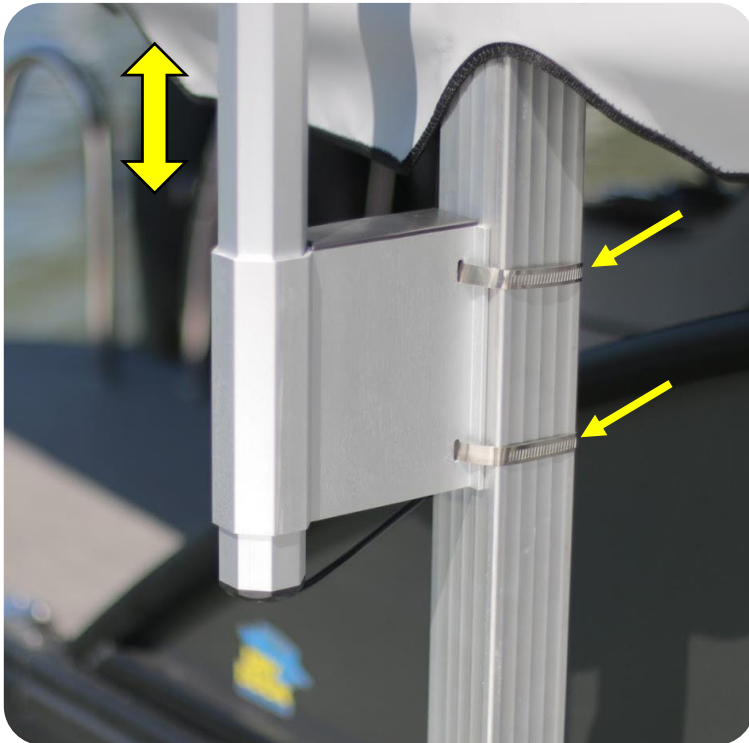

LAKE LITE – SOLAR PANEL MOUNTING KIT

Models: LL-SPMA-HD-XX 12" / 36" / 48" / 72"

LAKE LITE – SOLAR PANEL MOUNTING KIT

Models: LL-SPMA-HD-XX 12" / 36" / 48" / 72"

10

11

12

13