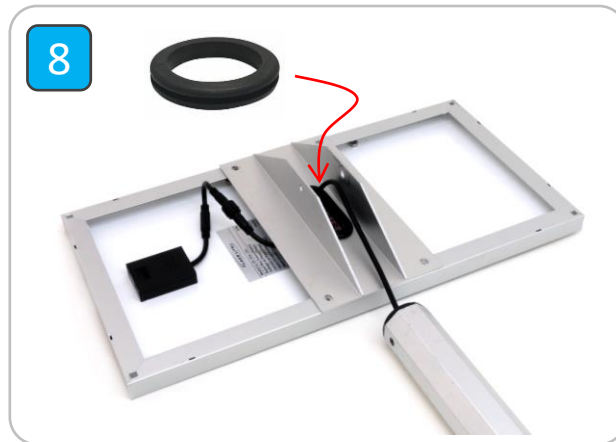

LAKE LITE – SOLAR PANEL MOUNTING KIT

Models: LL-SPMA-HD-XX 12" / 36" / 48" / 72"

LAKE LITE – SOLAR PANEL MOUNTING KIT

Models: LL-SPMA-HD-XX 12" / 36" / 48" / 72"

10

11

12

13