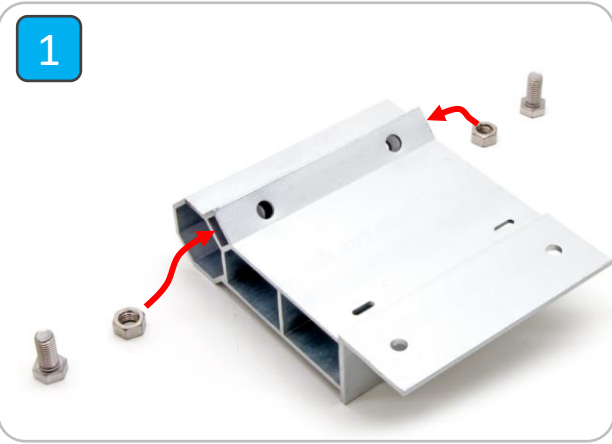

LAKE LITE – SOLAR PANEL MOUNTING KIT

Models: LL-SPMA-HD-XX 12" / 36" / 48" / 72"

LAKE LITE – SOLAR PANEL MOUNTING KIT

Models: LL-SPMA-HD-XX 12" / 36" / 48" / 72"

10

11

12

13