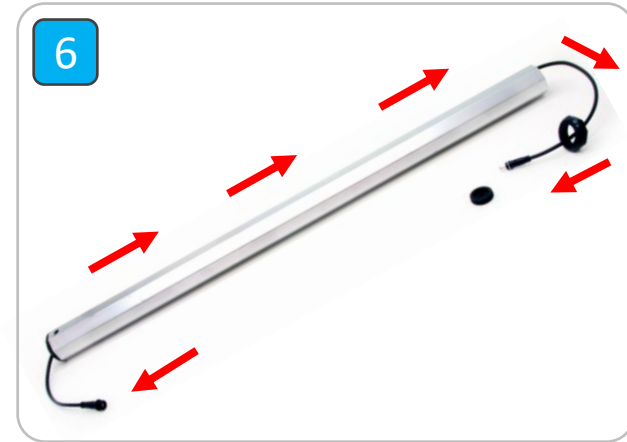

LAKE LITE – SOLAR PANEL MOUNTING KIT

Models: LL-SPMA-HD-XX 12" / 36" / 48" / 72"

LAKE LITE – SOLAR PANEL MOUNTING KIT

Models: LL-SPMA-HD-XX 12" / 36" / 48" / 72"

10

11

12

13