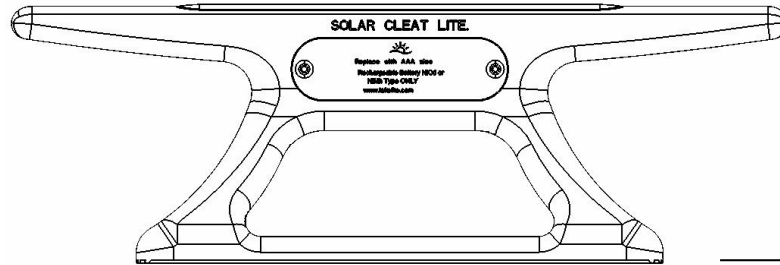

PHYSICAL CHARACTERISTICS

Body Material	Die Cast Aluminum
Lens Material	UV Stabilized Poly Carbonate
External Lens Design	Integrate Convex Optics & Diffusion
Internal Lens design	360° Convex Optics & Diffusion
Waterproof Rating	IP 68
Mounting	Any flat surface or EZ-Dock Floating Dock
Height	3-1/4"
Width / Diameter	10"
Weight	1.35 lbs

Aluminum Solar Cleat Lite – (10")

MODEL: LL-SCL-10-W

Dimensions = mm

Owner Registration Card

Please fill out and affix proper postage and return this owner registration card **within 10 days** to ensure that your new Solar Cleat is covered by the limited warranty.