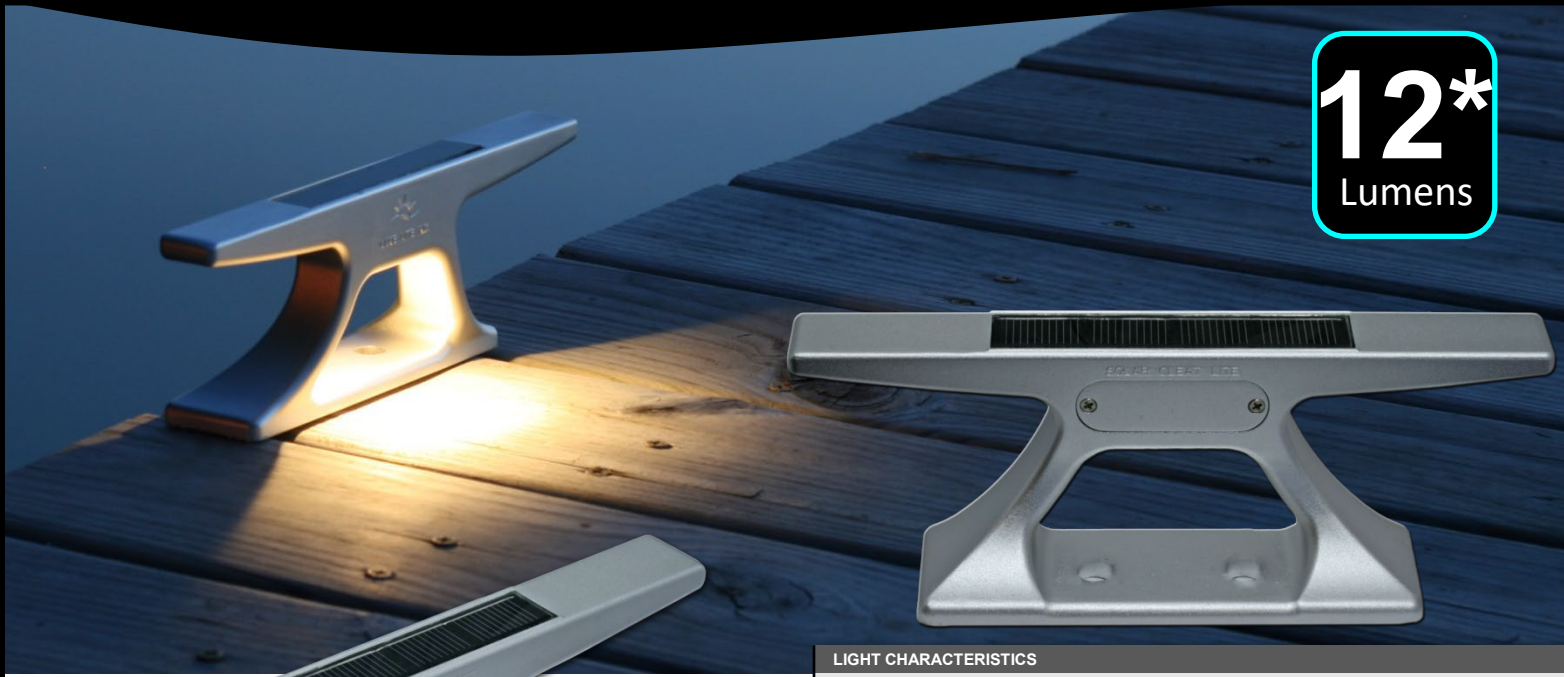

Aluminum Solar Cleat Lite – (10")

MODEL: LL-SCL-10-W

12*
Lumens

10" Aluminum Solar Cleat Lite

This is the latest in Solar Dock Lite technology from Lake Lite Inc., The 10" Aluminum Solar Cleat Light is made from durable anodized marine-grade aluminum for superior protection in harsh environments. Waterproof electronics and protective design ensure longevity. Our superior quality solar panel on the surface of the cleat light stores energy in the high-grade replaceable battery (included). An ultra high intensity white LED provides 16-20 hours of light on a full charge. Activated by darkness, the light automatically comes on at dusk. Furthermore, the Aluminum Solar Cleat Light has a switch to choose from two brightness settings. This allows users to meet performance requirements (run-time) or personal preference. Mounting holes are configured for easy installation with standard hardware to any style dock and various floating docks.

No only does the cleat light provide durable boat mooring but added safety!! Prevent tripping hazards at night and add elegance to your dock with this 10" Aluminum Solar Cleat Light!

LIGHT CHARACTERISTICS

PHYSICAL CHARACTERISTICS

Body Material	Die Cast Aluminum
Lens Material	UV Stabilized Poly Carbonate
External Lens Design	Integrate Convex Optics & Diffusion
Internal Lens design	360° Convex Optics & Diffusion
Waterproof Rating	IP 68
Mounting	Any flat surface or EZ-Dock Floating Dock
Height	3-1/4"
Width / Diameter	10"
Weight	1.35 lbs