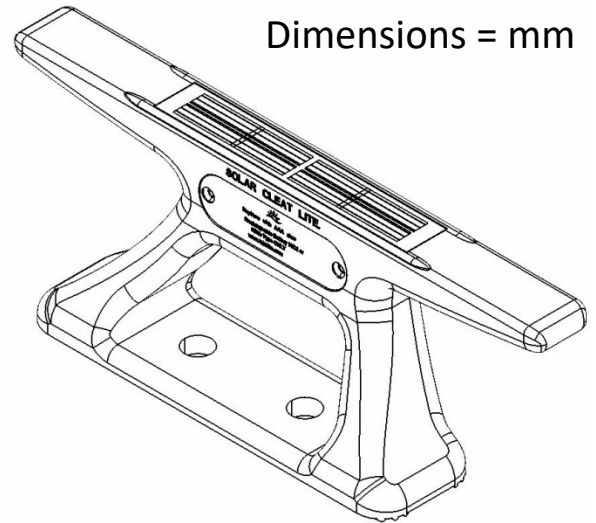

Aluminum Solar Cleat Lite – (10")

MODEL: LL-SCL-10-W

Dimensions = mm

Owner Registration Card

Please fill out and affix proper postage and return this owner registration card **within 10 days** to ensure that your new Solar Cleat is covered by the limited warranty.