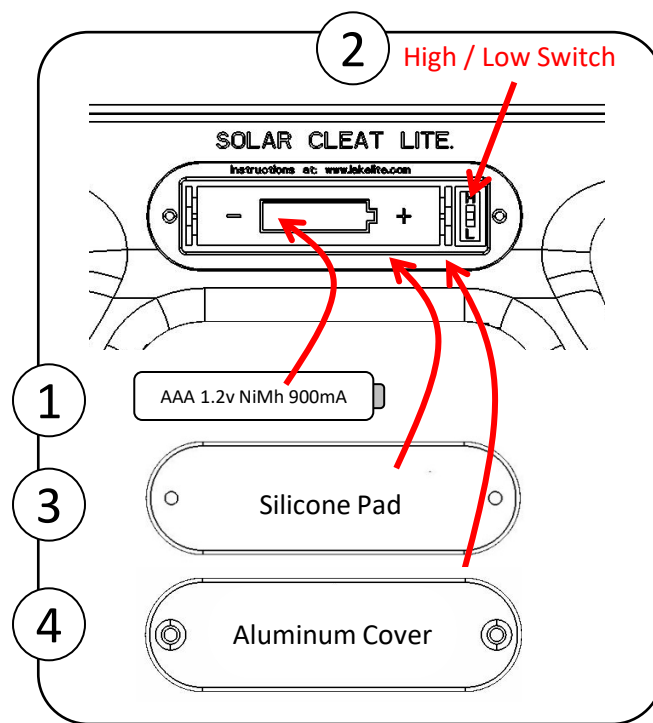

PHYSICAL CHARACTERISTICS

Body Material	Die Cast Aluminum
Lens Material	UV Stabilized Poly Carbonate
External Lens Design	Integrate Convex Optics & Diffusion
Internal Lens design	360° Convex Optics & Diffusion
Waterproof Rating	IP 68
Mounting	Any flat surface or EZ-Dock Floating Dock
Height	3-1/4"
Width / Diameter	10"
Weight	1.35 lbs

Aluminum Solar Cleat Lite – (10")

MODEL: LL-SCL-10-W

NEW:

Watch Online
Installation Video!

Installing Batteries & Cover

1. Install battery in correct position.
2. Select between High/Low brightness setting
3. Install the silicone sealing pad.
4. Install the cover with provided screws.

NOTE: Screw the cover down to apply pressure on the seal. This will ensure the battery compartment is fully waterproof.

NOTE: Light is activated by darkness. (battery must be charged to illuminate)

NOTE: Product uses 1pcs AAA size of 1.2v NiMh Batteries. Capacity 900mA or higher Recommended