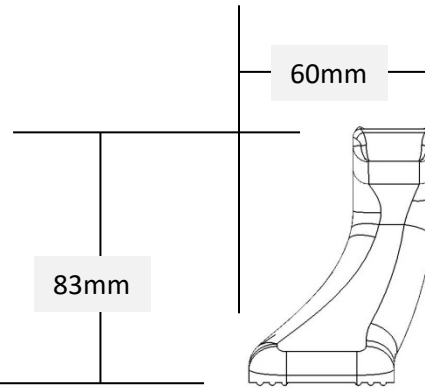

PHYSICAL CHARACTERISTICS

Body Material	Die Cast Aluminum
Lens Material	UV Stabilized Poly Carbonate
External Lens Design	Integrate Convex Optics & Diffusion
Internal Lens design	360° Convex Optics & Diffusion
Waterproof Rating	IP 68
Mounting	Any flat surface or EZ-Dock Floating Dock
Height	3-1/4"
Width / Diameter	10"
Weight	1.35 lbs

Mounting Hardware Suggestions

Application	Hardware	Stainless Steel Recommended
No Through Hole	5/16" Lag Bolts x Necessary Length with 5/16" Washers	
No Through Hole	3/8" Lag Bolts x necessary Length with 3/8" Washers	
Through Hole	5/16" Bolts X Necessary Length with 5/16" Washers & 5/16" Nuts	
Through Hole	3/8" Bolts X Necessary Length with 3/8" Washers & 3/8" Nuts	

Aluminum Solar Cleat Lite – (10")

MODEL: LL-SCL-10-W

Dimensions = mm

Owner Registration Card

Please fill out and affix proper postage and return this owner registration card **within 10 days** to ensure that your new Solar Cleat is covered by the limited warranty.