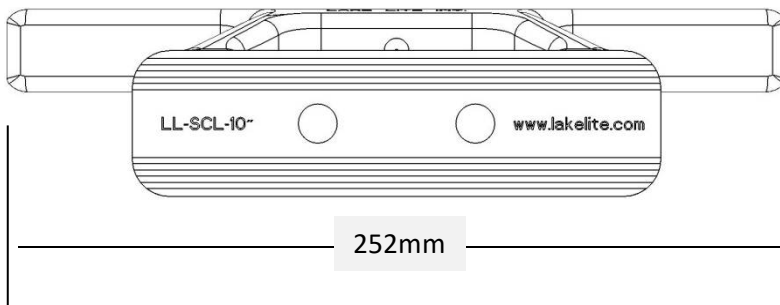

PHYSICAL CHARACTERISTICS

Body Material	Die Cast Aluminum
Lens Material	UV Stabilized Poly Carbonate
External Lens Design	Integrate Convex Optics & Diffusion
Internal Lens design	360° Convex Optics & Diffusion
Waterproof Rating	IP 68
Mounting	Any flat surface or EZ-Dock Floating Dock
Height	3-1/4"
Width / Diameter	10"
Weight	1.35 lbs

Aluminum Solar Cleat Lite – (10")

MODEL: LL-SCL-10-W

Dimensions = mm

Owner Registration Card

Please fill out and affix proper postage and return this owner registration card **within 10 days** to ensure that your new Solar Cleat is covered by the limited warranty.