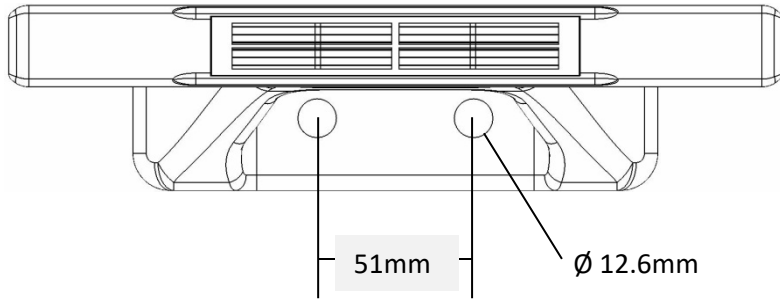

PHYSICAL CHARACTERISTICS

Body Material	Die Cast Aluminum
Lens Material	UV Stabilized Poly Carbonate
External Lens Design	Integrate Convex Optics & Diffusion
Internal Lens design	360° Convex Optics & Diffusion
Waterproof Rating	IP 68
Mounting	Any flat surface or EZ-Dock Floating Dock
Height	3-1/4"
Width / Diameter	10"
Weight	1.35 lbs

Aluminum Solar Cleat Lite – (10")

MODEL: LL-SCL-10-W

Dimensions = mm

Owner Registration Card

Please fill out and affix proper postage and return this owner registration card **within 10 days** to ensure that your new Solar Cleat is covered by the limited warranty.