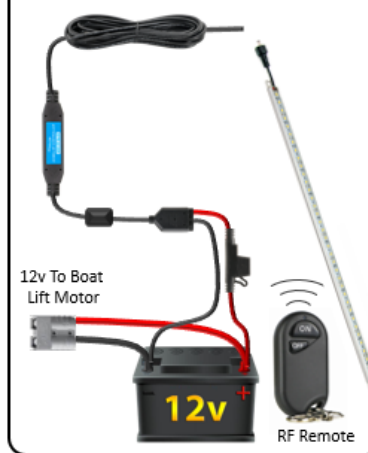

LED Wireless Key Fob Control Unit

MODEL:LL-LED-KEY-FOB-HD

RF Remote

On/Off

SYNC FOB INSTRUCTIONS

1. Apply power to the receiver
2. Within 6 seconds of applying power to receiver push and hold the ON button to sync the fob to the receiver.

TROUBLESHOOTING:

- If the link is unsuccessful after completing the above 2 steps, repeat . Be sure to firmly push both ON button for at least 3 seconds.

NOTE: This product does not have a function to clear the match once a link has been established, but it can be linked to a second receiver and control them both.

12v Boat Lift Systems

24v Boat Lift Systems

Warning: Only connect the RF Receiver to ONE 12v Battery

OR

12v Boat Lift Systems

24v Boat Lift Systems

Warning: Only connect the RF Receiver to ONE 12v Battery

OR

12v Boat Lift Systems

24v Boat Lift Systems

Warning: Only connect the RF Receiver to ONE 12v Battery

LED Wireless Key Fob Control Unit

MODEL:LL-LED-KEY-FOB-HD

RF Remote

SYNC FOB INSTRUCTIONS

1. Apply power to the receiver
2. Within 6 seconds of applying power to receiver push and hold the ON button to sync the fob to the receiver.