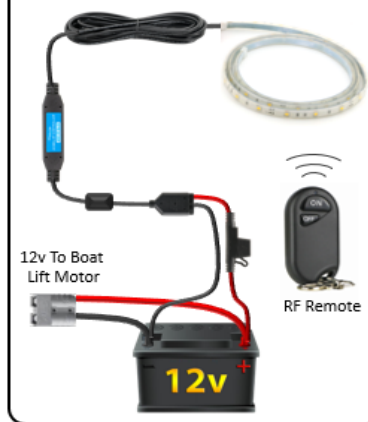

LED Wireless Key Fob Control Unit

MODEL:LL-LED-KEY-FOB-HD

RF Remote

On/Off

SYNC FOB INSTRUCTIONS

1. Apply power to the receiver
2. Within 6 seconds of applying power to receiver push and hold the ON button to sync the fob to the receiver.

TROUBLESHOOTING:

- If the link is unsuccessful after completing the above 2 steps, repeat . Be sure to firmly push both ON button for at least 3 seconds.

NOTE: This product does not have a function to clear the match once a link has been established, but it can be linked to a second receiver and control them both.

12v Boat Lift Systems

24v Boat Lift Systems

Warning: Only connect the RF Receiver to ONE 12v Battery

OR

12v Boat Lift Systems

24v Boat Lift Systems

Warning: Only connect the RF Receiver to ONE 12v Battery

OR

12v Boat Lift Systems

24v Boat Lift Systems

Warning: Only connect the RF Receiver to ONE 12v Battery

LED Wireless Key Fob Control Unit

MODEL:LL-LED-KEY-FOB-HD

RF Remote

SYNC FOB INSTRUCTIONS

1. Apply power to the receiver
2. Within 6 seconds of applying power to receiver push and hold the ON button to sync the fob to the receiver.