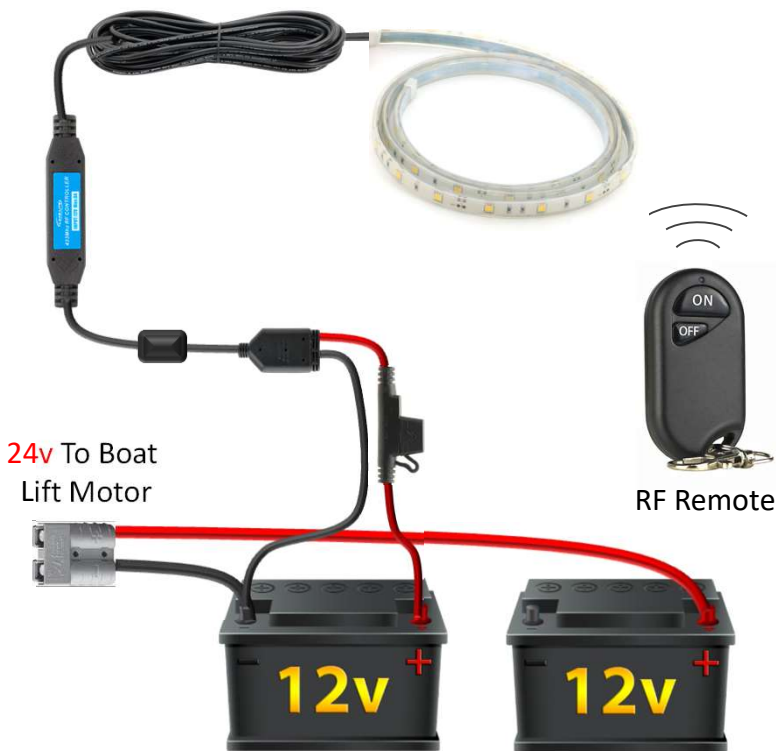

Wireless Boat Lift Canopy Light

MODEL: LL-BLCL-LED-RF-HD

Watch Video!

12v Boat Lift Systems

24v Boat Lift Systems

Warning: Only connect the RF Receiver to ONE 12v Battery

Lake Lite Inc.
100 Industrial Dr.
Avilla, IN 46710

Phone: 260-918-2758
Fax: 260-918-3540
E-mail sales@lakelite.com

www.lakelite.com

Boat Lift Canopy LED Light

MODEL: LL-BLCL-LED-RF-HD

Optional 2-Lights
with "Y" Connector

"Y" splitter may be used from any location