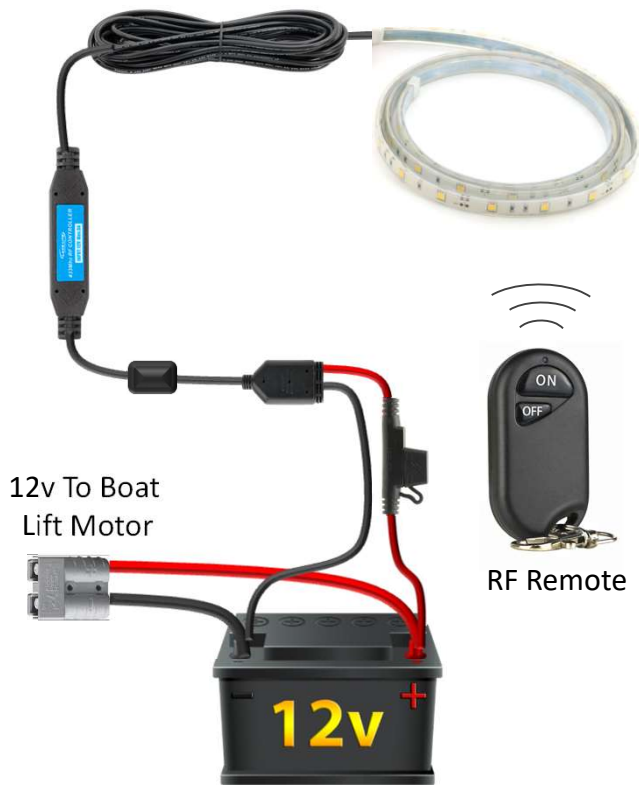

Wireless Boat Lift Canopy Light

MODEL: LL-BLCL-LED-RF-HD

Watch Video!

12v Boat Lift Systems

24v Boat Lift Systems

Warning: Only connect the RF Receiver to ONE 12v Battery

Lake Lite Inc.
100 Industrial Dr.
Avilla, IN 46710

Phone: 260-918-2758
Fax: 260-918-3540
E-mail sales@lakelite.com

www.lakelite.com

Boat Lift Canopy LED Light

MODEL: LL-BLCL-LED-RF-HD

Optional 2-Lights
with "Y" Connector

"Y" splitter may be used from any location